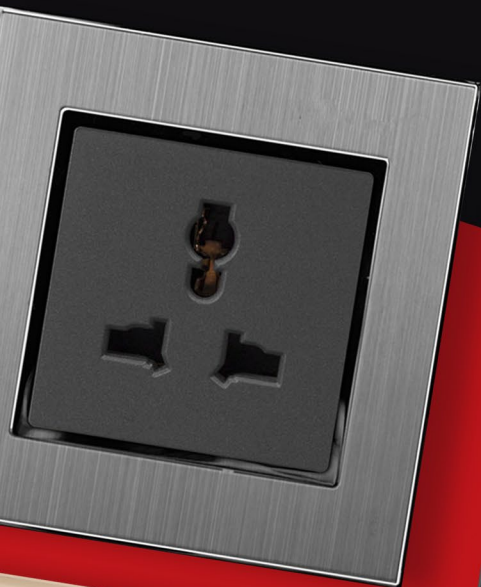

WHY CHOOSE SOL SERIES?

1. Seamless integration with your existing decor
2. Cutting-edge technology for effortless control
3. Customizable combinations for ultimate flexibility
4. Energy-efficient solutions for a greener home