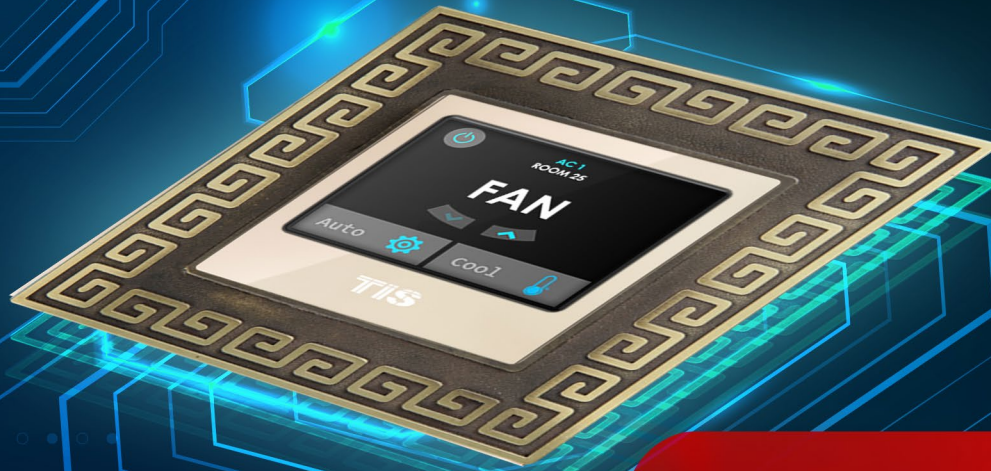

Your Gateway to a Smarter Home

TIS BUS

Welcome to the world of TIS Control, where innovation meets elegance. We are proud to present the SOL Series, a range of smart solutions designed to revolutionize your home. With its cutting-edge technology and impeccable design, SOL Series is here to transform your living space into an intelligent haven.

With our classical touch switches and royal frames options, the SOL Series offers a touch of sophistication to any home. The sleek and stylish design seamlessly integrates into your existing decor, adding a touch of elegance to every room. But it's not just about looks, the SOL Series puts the power of control at your fingertips. It's time to discover the power of control!

Looking for ways to illuminate your world? Then say goodbye to conventional lighting and welcome the future of illumination with our push-button 2 and 3 gang switches. The SOL Series allows you to effortlessly control your lighting, creating the perfect ambiance for any occasion. Whether it's a cozy movie night or a lively gathering with friends, our smart switches adapt to your needs, offering ultimate convenience and flexibility.

The SOL Series

doesn't stop at lighting control

It also includes electrical sockets that seamlessly integrate into your smart home system. With the ability to install various combinations of switches and sockets, the SOL Series empowers you to take charge of your home's energy efficiency and comfort and unleash the potential of smart home technology.