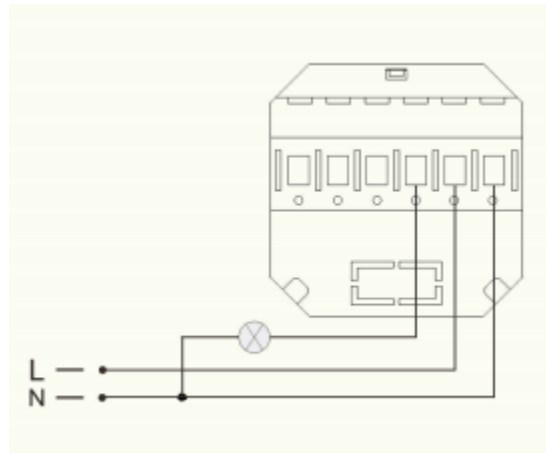

Connection Diagram

Warranty

We provide a warranty as provided for by law.

Product serial number is provided by each device.

Please send the description of the defect with Product S/N to our dealer network.

info@tissmarthome.com www.tissmarthome.com